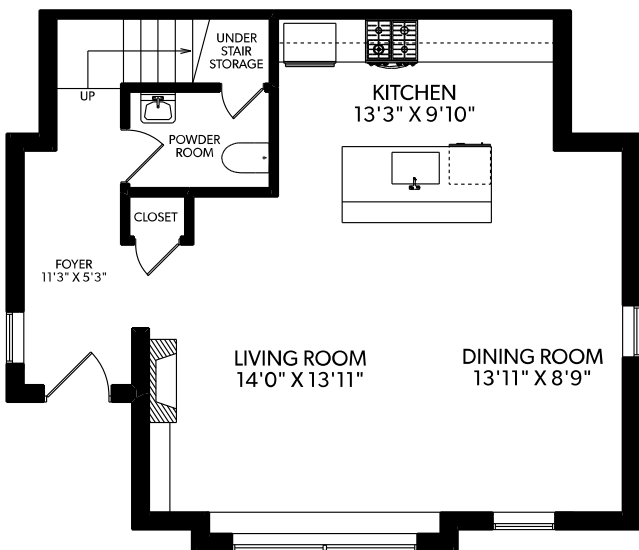

SOLD

1016
EAST 16TH AVENUE, VANCOUVER

MAIN FLOOR: 711 SF
UPPER FLOOR: 805 SF
TOTAL: 1,516 SF

MAIN FLOOR

UPPER FLOOR